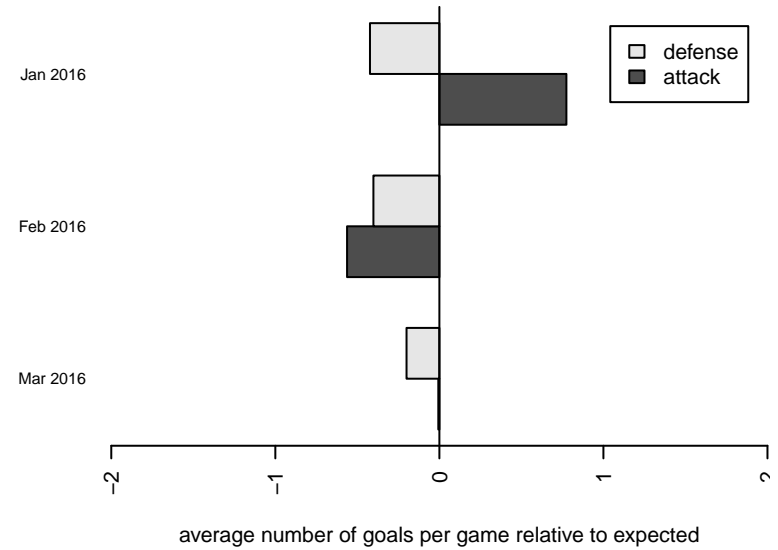

Performance relative to 13 month average