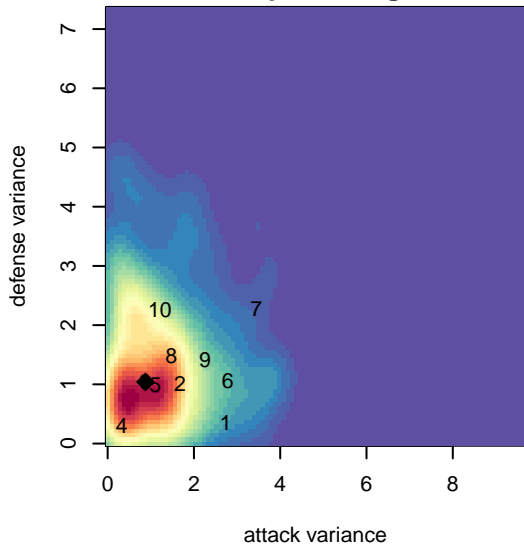

Crossfire OR United ECNL G97

Crossfire Oregon
 , OR
 G97 total strength=1780
 attack=31.69 defense=28.13
 fall league = ECNL U18

alt names used:
 Crossfire United ECNL U18
 CROSSFIRE UNITED ECNL CROSSFIRE UNI

Venues played:
 2015 ECNL U18
 2015 NWCL U18

Crossfire OR United ECNL G97
 Dots are actual minus expected GF (blue circles) and GA (red triangles).
 Blue line is smoothed change in attack strength. Red is smoothed change in defense strength.

**attack and defense variance (black dot)
relative to other teams
and top 10 in region**

**attack and defense rating
relative to others at age
and all opponents in last 13 months**

Performance relative to 13 month average