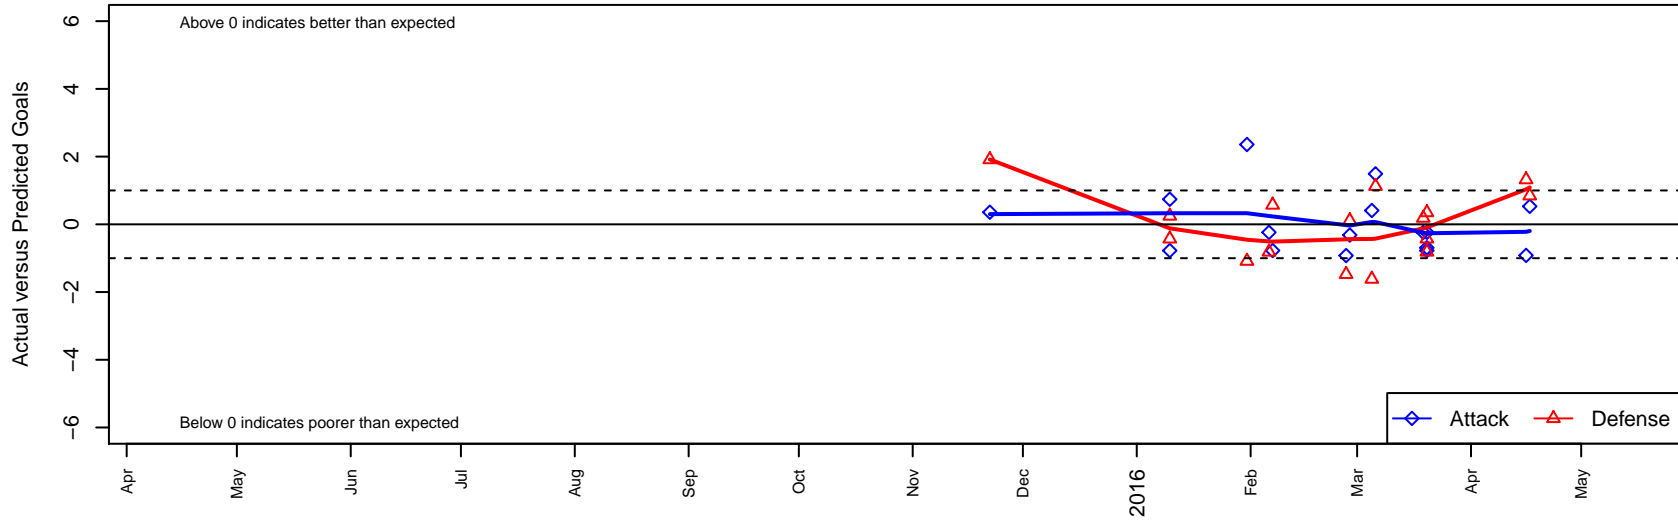

Crossfire OR United ECNL G97

Crossfire Oregon
 , OR
 G97 total strength=1780
 attack=31.69 defense=28.13
 fall league = ECNL U18

alt names used:
 Crossfire United ECNL U18
 CROSSFIRE UNITED ECNL CROSSFIRE UNI

Venues played:
 2015 ECNL U18
 2015 NWCL U18

Crossfire OR United ECNL G97
 Dots are actual minus expected GF (blue circles) and GA (red triangles).
 Blue line is smoothed change in attack strength. Red is smoothed change in defense strength.

**attack and defense variance (black dot)
relative to other teams
and top 10 in region**

**attack and defense rating
relative to others at age
and all opponents in last 13 months**

Performance relative to 13 month average